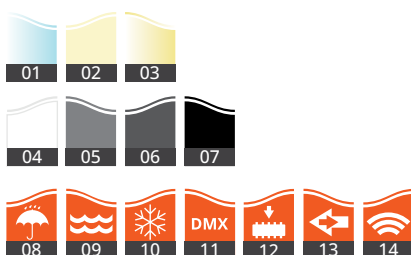

## SPECIFICATION

<b>MODEL</b>	LAND WAVE ARCHI MINI
<b>OPERATING VOLTAGE</b>	24V DC
<b>POWER CONSUMPTION</b>	3W, 5W
<b>LED TYPE</b>	High Power LED
<b>COLOUR TEMP OPTION</b>	2700K / 3000K / 4000K / 5000K
<b>CRI</b>	80min, 90min
<b>PRODUCT EFFICIENCY</b>	63lm/W@3000K
<b>FULL WIDTH AT HALF MAXIMUM (OPTICS)</b>	3°, 7°
<b>MATERIAL</b>	Aluminum + Tempered Glass
<b>AMBIENT OPERATING TEMPERATURE</b>	-20°C ~ +55°C
<b>LUMEN MAINTENANCE</b>	50,000 hours/L70 at 25°C
<b>DIMENSIONS</b>	86 (L)*56(W)*110 (H)mm (with bracket)(Square) 86 (L)*56(W)*112 (H)mm (with bracket)(Circle)
<b>CABLE LENGTH</b>	500mm
<b>CONTROL SYSTEM</b>	Non Dim/0-10V/DMX - RDM
<b>MOUNTING TYPE</b>	Surface
<b>IP RATING</b>	IP66

## FEATURES & OPTIONS

- |                |                   |
|----------------|-------------------|
| 01. CW         | 08. IP66          |
| 02. NW         | 09. AANTI-SALINE  |
| 03. WW         | 10. POLAR         |
| 04. RAL9003    | 11. DMX           |
| 05. GRMEN GREY | 12. RFU           |
| 06. RAL7016    | 13. RDM           |
| 07. RAL9005    | 14. WIRELESS DATA |

**DIMENSIONS**

\*all units are in mm

**OPTIC SELECTION**

3°

LED	Lumens	Watts	Efficacy
WHITE	190.26	3.00	63.42

CenterBeamLux	Illuminance at Distance
2296.59 lx	05.0 m
574.15 lx	10.0 m
255.18 lx	15.0 m
143.54 lx	20.0 m
91.86 lx	25.0 m
63.79 lx	30.0 m

▪ Ver. Spread: 2.8°    ▪ Horiz. Spread: 2.8°

**3000K**

7°

LED	Lumens	Watts	Efficacy
WHITE	341.70	5.00	68.34

CenterBeamLux	Illuminance at Distance
2377.76 lx	05.0 m
594.44 lx	10.0 m
264.20 lx	15.0 m
148.61 lx	20.0 m
95.11 lx	25.0 m
66.05 lx	30.0 m