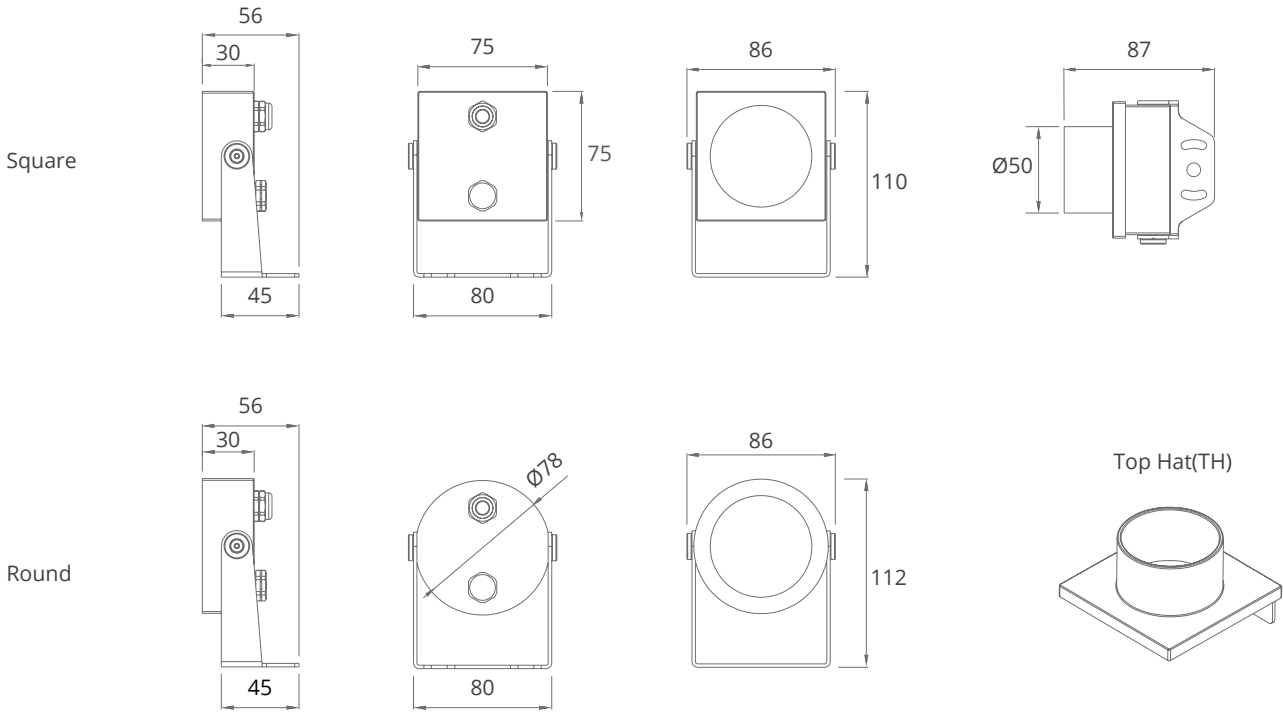

## SPECIFICATION

<b>MODEL</b>	LAND WAVE ARCHI MINI
<b>OPERATING VOLTAGE</b>	24V DC
<b>POWER CONSUMPTION</b>	3W, 5W
<b>LED TYPE</b>	High Power LED
<b>COLOUR TEMP OPTION</b>	2700K / 3000K / 4000K / 5000K
<b>CRI</b>	80min, 90min
<b>PRODUCT EFFICIENCY</b>	63lm/W@3000K
<b>FULL WIDTH AT HALF MAXIMUM (OPTICS)</b>	3°, 7°
<b>MATERIAL</b>	Aluminum + Tempered Glass
<b>AMBIENT OPERATING TEMPERATURE</b>	-20°C ~ +55°C
<b>LUMEN MAINTENANCE</b>	50,000 hours/L70 at 25°C
<b>DIMENSIONS</b>	86 (L)*56(W)*110 (H)mm (with bracket)(Square) 86 (L)*56(W)*112 (H)mm (with bracket)(Circle)
<b>CABLE LENGTH</b>	500mm
<b>CONTROL SYSTEM</b>	Non Dim/0-10V/DMX - RDM
<b>MOUNTING TYPE</b>	Surface
<b>IP RATING</b>	IP66

**DIMENSIONS**

\*all units are in mm

**OPTIC SELECTION**

3°

LED	Lumens	Watts	Efficacy
WHITE	190.26	3.00	63.42

CenterBeamLux	Illuminance at Distance
2296.59 lx	05.0 m
574.15 lx	10.0 m
255.18 lx	15.0 m
143.54 lx	20.0 m
91.86 lx	25.0 m
63.79 lx	30.0 m

▪ Ver. Spread: 2.8°    ▪ Horiz. Spread: 2.8°

**3000K**

7°

LED	Lumens	Watts	Efficacy
WHITE	341.70	5.00	68.34

CenterBeamLux	Illuminance at Distance
2377.76 lx	05.0 m
594.44 lx	10.0 m
264.20 lx	15.0 m
148.61 lx	20.0 m
95.11 lx	25.0 m
66.05 lx	30.0 m